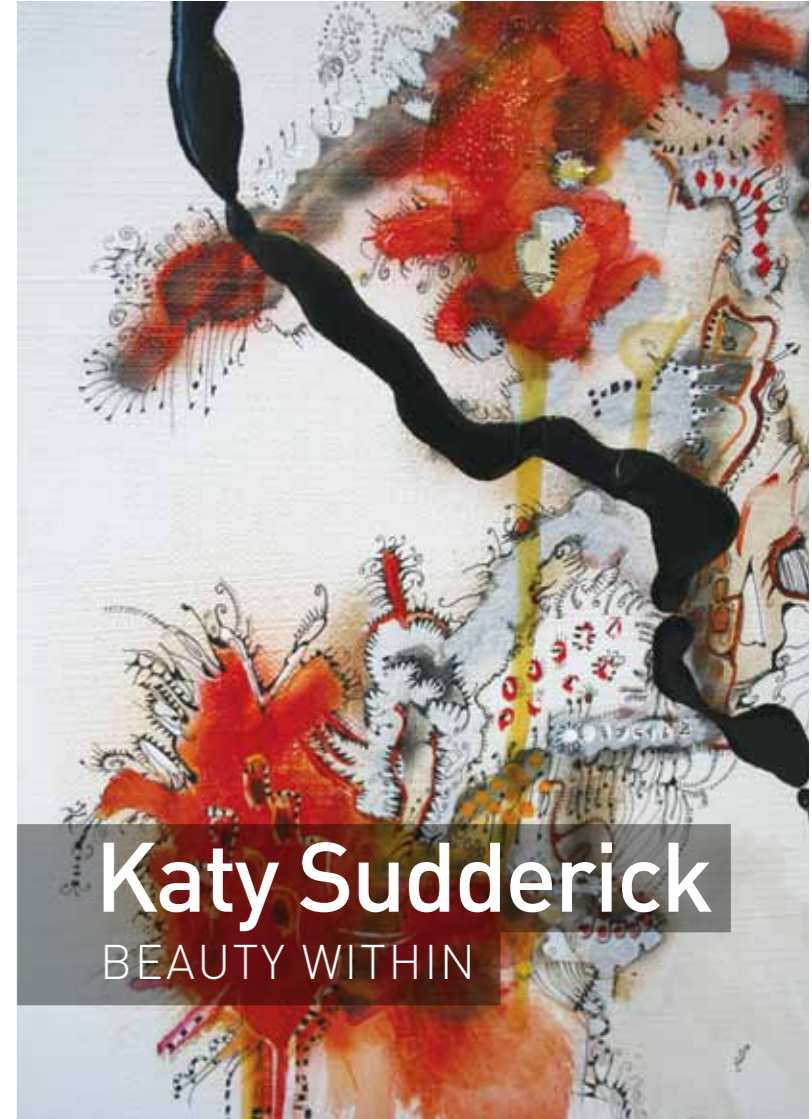

Fabulous Success (detail)
Mixed media on Canvas
162x162cm

Visible Differece
Mixed media on Canvas
20x20cm

Back to Front (Detail)
Mixed media on Canvas
150x200cm

You Are So Beautiful
Mixed media on Canvas
150x100cm

Katy Sudderick
BEAUTY WITHIN

Katy Sudderick

BEAUTY WITHIN

My practice is about the human body, specifically the internal anatomy. The intention is to abstract the abject and unseen into the opulent and beautiful.

The translation intentionally retains an edge of the horrific to prevent complete loss of the repellent and trespass into the saccharine.

The research for the work involves observational drawings and photography of surgery performed in an operating theatre. Pencil marks are retained in the paintings, and this cross references the history of anatomical drawing.

5cm deep canvas presents the painting as a three dimensional object which alludes to the presence of the body. The use of a canvas observes the language of fine art and removes possible associations of collage and stitch with craft.